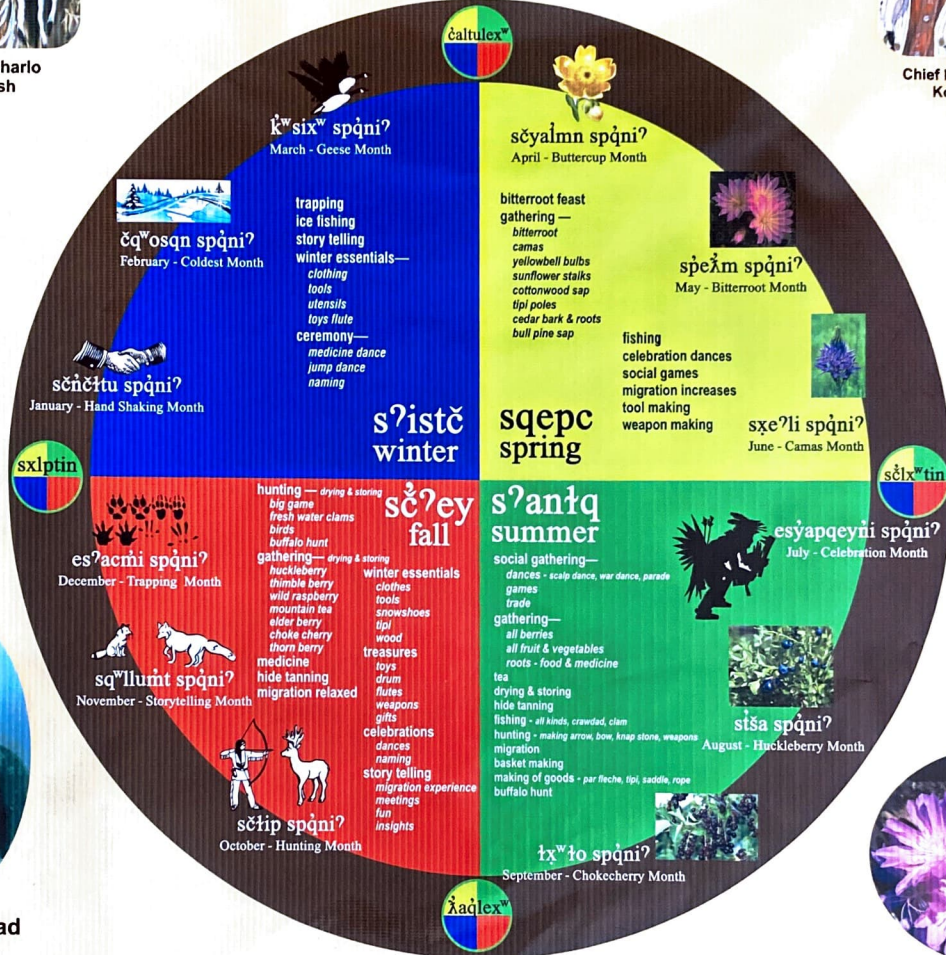

The Round

Chief Charlo Salish

Chief Koostahtah Kootenai

Pete Beaverhead
Early Salish/
Pend d'Oreille
Culture Committee
Advisor

Sophie Moiese
Salish Tribal Elder